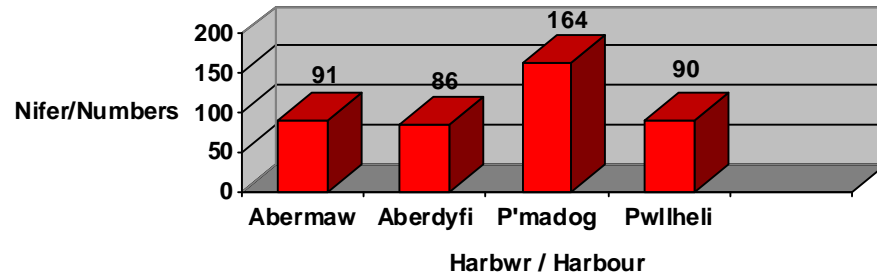

Darlun o ystadegau cychod ym mhob harbwr. Analysis of boat statistics at each harbour.

Nifer o Gychod / Number of Boats